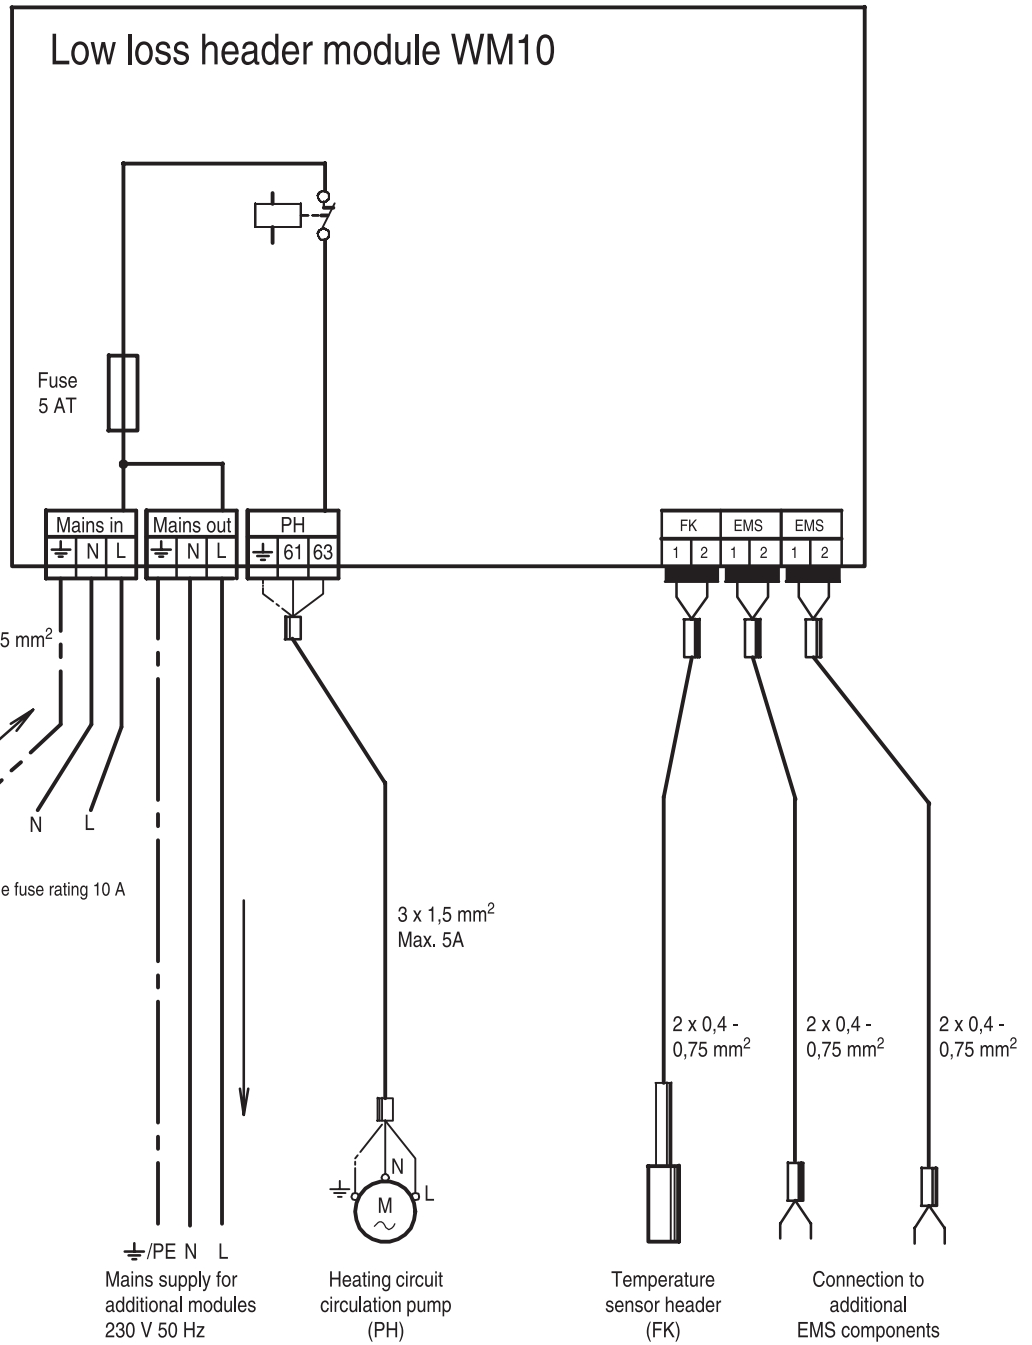

Control voltage 230 V~

Extra-low voltage

**Note**  
 Implement the installation, fuse protection, mains isolator, emergency stop switches and safety measures in accordance with local/national regulations.  
 Warning! Earth ye-gn must not be used as a control line.  
 Ensure phases are connected correctly.  
 Never use shockproof plugs.